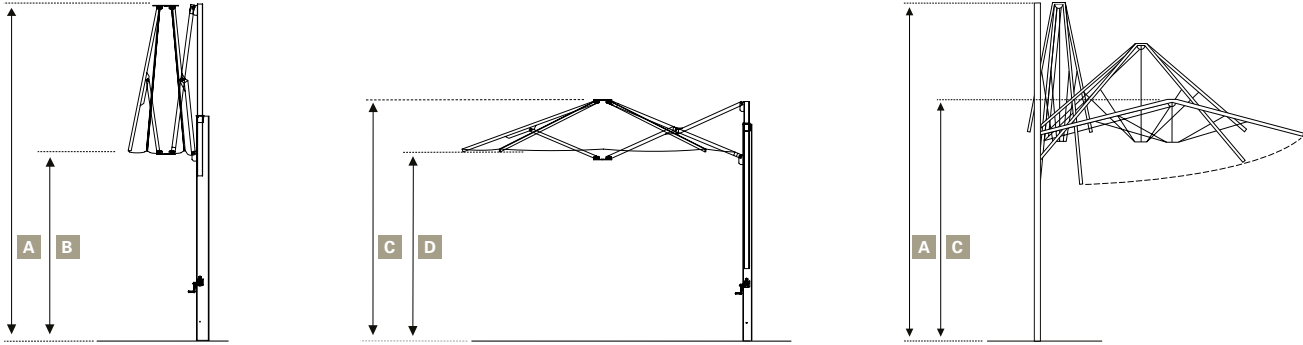

COVER

MDT-TEX 260 FR

- (Polyester - fire retardant)

Optional

MDT-TEX 300

- (Acryl)

ANCHORINGS

INGROUND TUBE

- Type 080

// DIMENSIONS & MEASURES

**DIMENSIONS ARE IN METERS**

*all measurements are rounded

**3x3****MASS**

Umbrella with packaging (kg)	40	
Umbrella without packaging (kg)	35	
Frame (kg)	30	
Cover (kg)	5	

DIMENSIONS OF CLOSED UMBRELLA

A Closed height (cm)	380	
B Distance from spokes to ground (cm)	170	

DIMENSIONS OF OPEN UMBRELLA

C Opened height (cm)	275	
D Ride height until end of struts (cm)	230	

PACKAGING DIMENSIONS

all dimensions + weights given are approximate