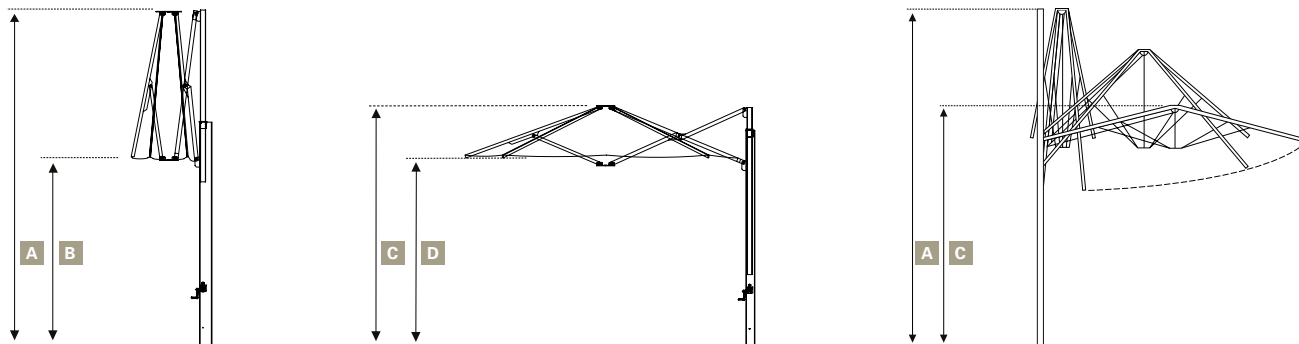

COVER

MDT-TEX 260 FR

- (Polyester - fire retardant)

Optional

MDT-TEX 300

- (Acryl)

ANCHORINGS

INGROUND TUBE

- Type SA,
for oval pole
100 x140 mm

// DIMENSIONS & MEASURES

DIMENSIONS ARE IN METERS

*all measurements are rounded

3,14x3,05

MASS

Umbrella with packaging (kg)	53	
Umbrella without packaging (kg)	49	
Frame (kg)	44	
Cover (kg)	5	

DIMENSIONS OF CLOSED UMBRELLA

A Closed height (cm)	380	
B Distance from spokes to ground (cm)	170	

DIMENSIONS OF OPEN UMBRELLA

C Opened height (cm)	275	
D Ride height until end of struts (cm)	230	

PACKAGING DIMENSIONS

all dimensions + weights given are approximate