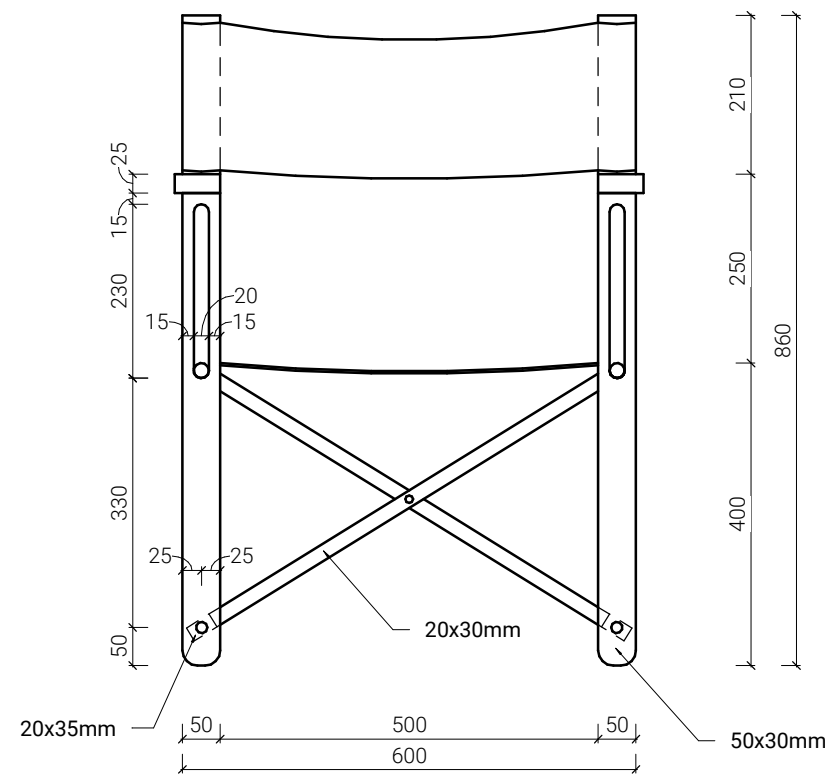

Outdoor director chair
 600x560
 h=400/860mm

Chair

Outdoor furniture
 24.03.2022
 REV 01