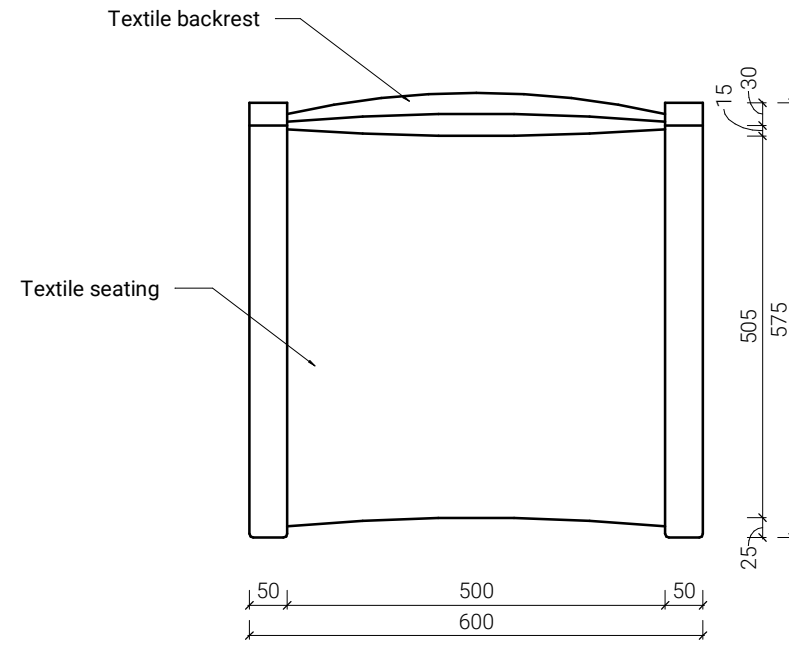

Outdoor director chair
 600x560
 h=400/860mm

Chair

Outdoor furniture
 24.03.2022
 REV 01