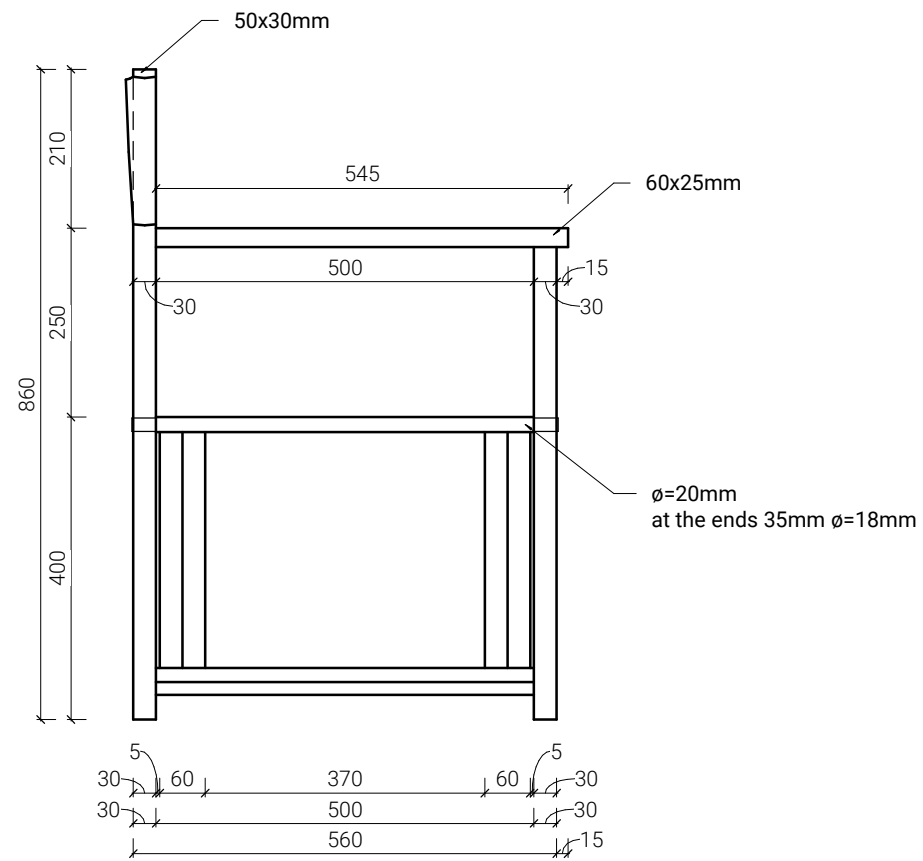

Outdoor director chair
 600x560
 h=400/860mm

Chair

Outdoor furniture
 24.03.2022
 REV 01