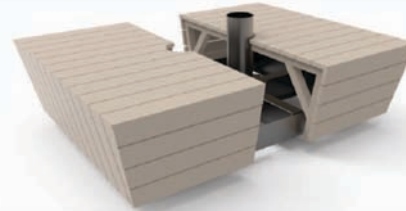

MDT-TEX SOLAR STRUCTURE ACCESSORIES

EUCALYPTUS SEATING CUBE

MONTAGE STEPS

STEP 1

STEP 2

STEP 3

STEP 4