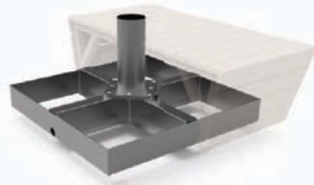

MDT-TEX SOLAR STRUCTURE ACCESSORIES

EUCALYPTUS SEATING CUBE

MONTAGE STEPS

STEP 1

STEP 2

STEP 3

STEP 4