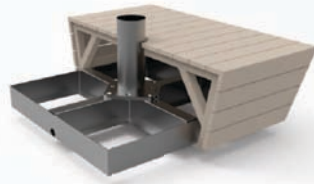

MDT-TEX SOLAR STRUCTURE ACCESSORIES

EUCALYPTUS SEATING CUBE

MONTAGE STEPS

STEP 1

STEP 2

STEP 3

STEP 4