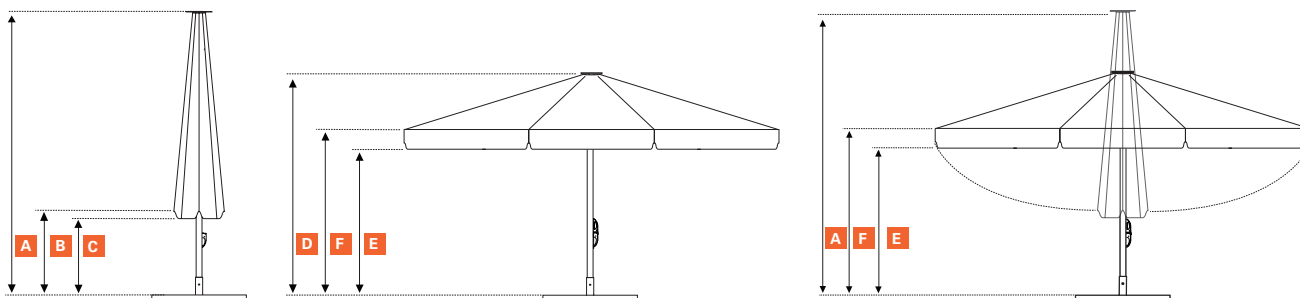

- Type 060

FRAME BASE

- Type 060

STEEL PLATE BASE

- Type 060/120

INGROUND TUBE

- Type 060

// DIMENSIONS & MEASURES

**DIMENSIONS ARE IN METERS**

*all measurements are rounded

**3x3****3x4****4x4****Ø3****Ø4****MASS**

Umbrella with packaging (kg)	26,2	29,3	32	18,3	25
Umbrella without packaging (kg)	23,2	26,3	29	16	22
Frame (kg)	20	22	24	12,5	18
Cover (kg)	3,2	4,3	5	3,5	4

CLOSED UMBRELLA

A Closed height (cm)	320	375	413	340	345
B Distance from volances to ground (cm)	103	93	96	131	117
C Distance from spokes to ground (cm)	108	120	128	158	144

OPENED UMBRELLA

D Opened height (cm)	269	303	311	270	285
E Distance from volances to ground (cm)	193	188	216	198	208
F Distance from spokes to ground (cm)	207	215	239	225	241