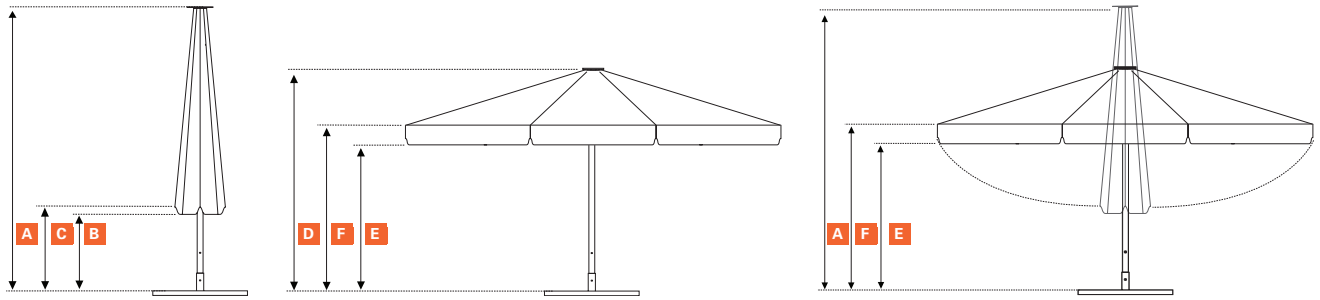

- Type 100
- Type 150

// DIMENSIONS & MEASURES

POLE \varnothing 100/150 MM

DIMENSIONS ARE IN METERS

*all measurements are rounded

	\varnothing 100	\varnothing 100	\varnothing 100	\varnothing 150	\varnothing 150	\varnothing 150
						
	4x4	4x5	5x5	6x6	7x7	8x8
MASS						
Umbrella with packaging (kg)	75	79	85,8	142,1	211,7	297,7
Umbrella without packaging (kg)	67	71	77,8	128,6	195,8	280,7
Frame (kg)	62	65	70	117	180	250
Cover (kg)	5	6	7,8	11,6	15,8	30,7

CLOSED UMBRELLA

A Closed height (cm)	420	425	445	500	557	643
B Distance from volances to ground (cm)	105	80	60	55	30	41
C Distance from spokes to ground (cm)	135	110	90	85	60	71

OPEN UMBRELLA

D Opened height (cm)	315	320	320	375	400	456
E Distance from volances to ground (cm)	210	210	210	230	230	240
F Distance from spokes to ground (cm)	240	240	240	260	260	270

all dimensions + weights given are approximate

// DIMENSIONS & MEASURES

POLE ø 150 MM
DIMENSIONS ARE IN METERS

*all measurements are rounded

	ø 150	ø 150	ø 150	ø 150	ø 150	ø 150
	ø 5	ø 6	ø 7	ø 8	5x6	6x7
MASS						
Umbrella with packaging (kg)	65,1	110,1	187,9	230,8	131,1	199,4
Umbrella without packaging (kg)	57,6	102,6	172	214,9	117,6	183,5
Frame (kg)	52	97	160	200	108	170
Cover (kg)	5,7	5,6	12	14,9	9,6	13,5