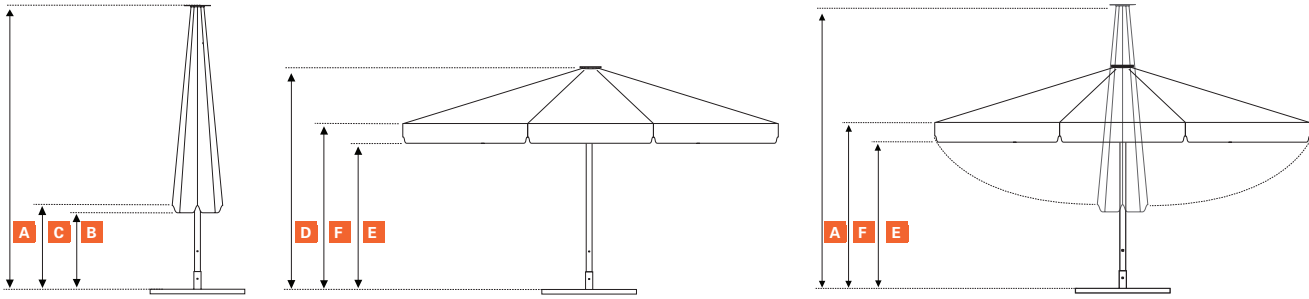

- Type 100
- Type 150

// DIMENSIONS & MEASURES

POLE \varnothing 100/150 MM

DIMENSIONS ARE IN METERS

*all measurements are rounded

	\varnothing 100	\varnothing 100	\varnothing 100	\varnothing 150	\varnothing 150	\varnothing 150
						
	4x4	4x5	5x5	6x6	7x7	8x8
MASS						
Umbrella with packaging (kg)	75	79	85,8	142,1	211,7	297,7
Umbrella without packaging (kg)	67	71	77,8	128,6	195,8	280,7
Frame (kg)	62	65	70	117	180	250
Cover (kg)	5	6	7,8	11,6	15,8	30,7

CLOSED UMBRELLA

A Closed height (cm)	420	425	445	500	557	643
B Distance from volances to ground (cm)	105	80	60	55	30	41
C Distance from spokes to ground (cm)	135	110	90	85	60	71

OPEN UMBRELLA

D Opened height (cm)	315	320	320	375	400	456
E Distance from volances to ground (cm)	210	210	210	230	230	240
F Distance from spokes to ground (cm)	240	240	240	260	260	270

all dimensions + weights given are approximate

// DIMENSIONS & MEASURES

POLE ø 150 MM
DIMENSIONS ARE IN METERS

*all measurements are rounded

	ø 150	ø 150	ø 150	ø 150	ø 150	ø 150
	ø 5	ø 6	ø 7	ø 8	5x6	6x7
MASS						
Umbrella with packaging (kg)	65,1	110,1	187,9	230,8	131,1	199,4
Umbrella without packaging (kg)	57,6	102,6	172	214,9	117,6	183,5
Frame (kg)	52	97	160	200	108	170
Cover (kg)	5,7	5,6	12	14,9	9,6	13,5