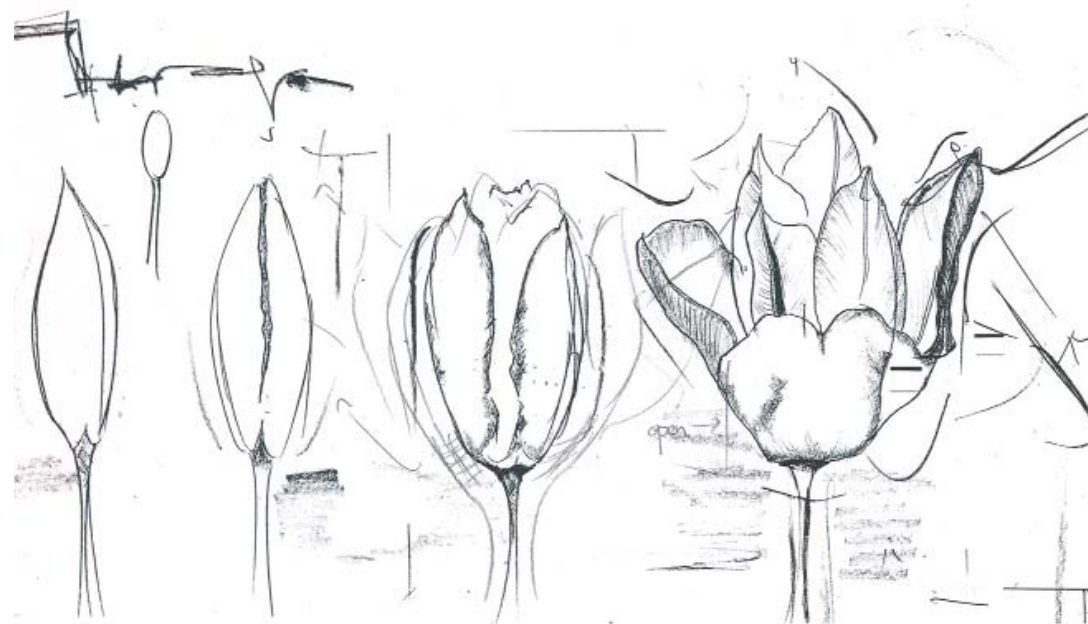

SUMMER EVENT OF THE FEDERAL PRESIDENT - TYPE T

SUMMER EVENT OF THE FEDERAL PRESIDENT - TYPE T WITH VOLANTS

MDT TELESCOPE UMBRELLA - TYPE T

MDT SIDEARM UMBRELLA - TYPE SA

MDT LOUNGE - WITH TYPE T

MDT TULIP UMBRELLA - TYPE E