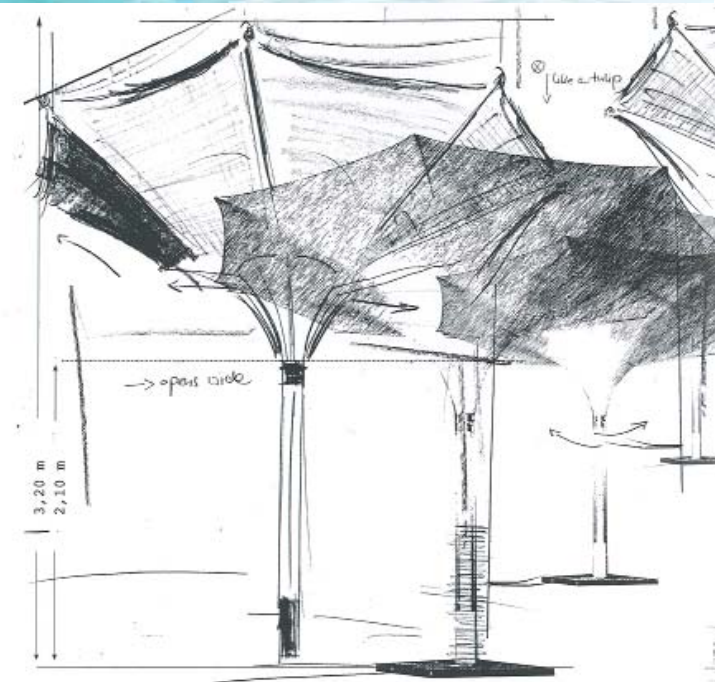

PUBLIC SQUARE IN TORREJON - SHADE STRUCTURES ON PUBLIC SQUARE

WINEYARD IN WÜRZBURG - ROOFING OF THE INNER COURTYARD

WINEYARD IN WÜRZBURG - ROOFING OF THE INNER COURTYARD

WINEYARD IN WÜRZBURG - ROOFING OF THE INNER COURTYARD

SUMMER EVENT OF THE FEDERAL PRESIDENT - TYPE T

SUMMER EVENT OF THE FEDERAL PRESIDENT - TYPE T WITH VOLANTS

MDT TELESCOPE UMBRELLA - TYPE T

MDT SIDEARM UMBRELLA - TYPE SA

MDT LOUNGE - WITH TYPE T

MDT TULIP UMBRELLA - TYPE E